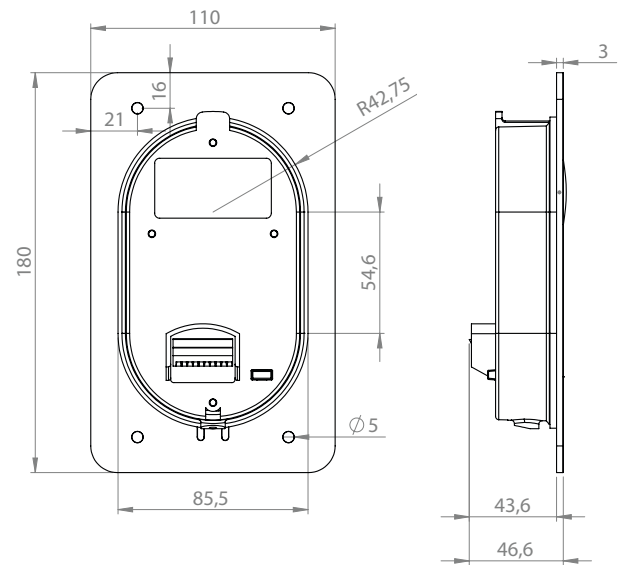

Video Compact

F0414000001

Robin 1-Button Compact SIP Video Intercom

Technical Specifications

Mechanical

Material	Anodised aluminium (brushed)
Humidity	5-95% non-condensing (RH)
Weight	327g
IP Rating	IP54
Dimensions	180 x 110 x 46.6 mm

Interface

LAN	10/100BASE-TX with Push-in terminal block at intercom-side
Cable Type	Cat5e or above
Passive Switch	NO/NC-contact, up to 24V / 0.75A (18W)

Signaling Protocols

SIP	UDP, TCP, TLS
Secure SIP	Yes
Integrations	API