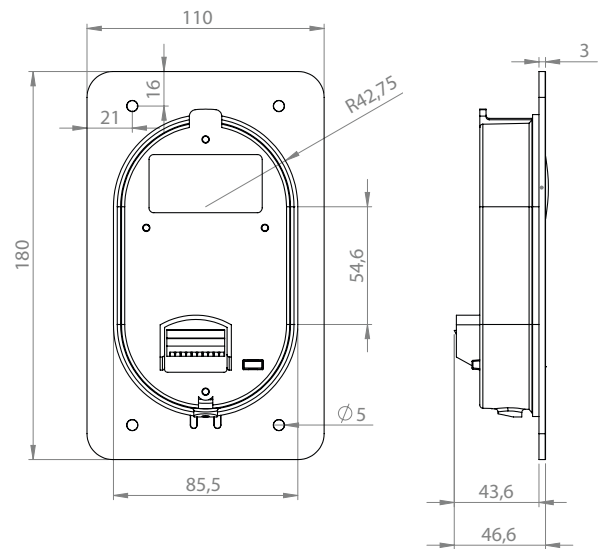

## Mechanical

<b>Material</b>	Anodised aluminium (brushed)
<b>Humidity</b>	5-95% non-condensing (RH)
<b>Weight</b>	340g
<b>IP Rating</b>	IP54
<b>Dimensions</b>	180 x 110 x 46.6 mm

## Camera

<b>Pixel Array</b>	13 MP
<b>Max Viewing Angle</b>	120° (vertical & horizontal)
<b>HDR</b>	Yes
<b>Illuminance</b>	< 0.1 lux

## Accessories

**Compact SB**  
Robin Compact surface housing

**Compact FB**  
Robin Compact flush housing

**Webrelay**  
IP-Quad Webrelay (PoE)