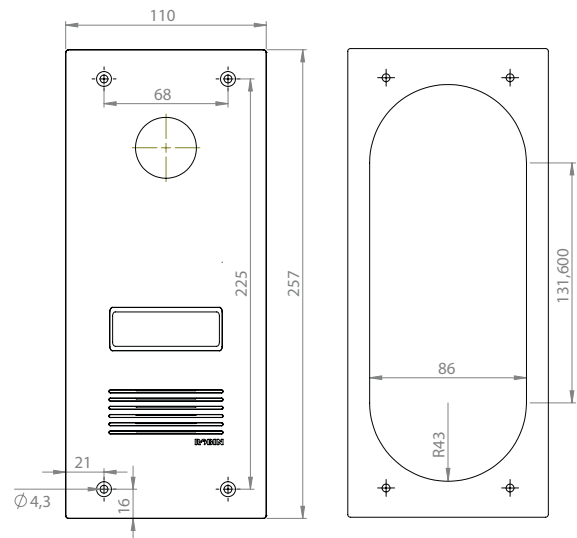

Technical Specifications

Mechanical

Material	Anodised aluminium (brushed finish) with engravable tag
Humidity	5-95% non-condensing (RH)
Weight	880g
IP Rating	IP54
Dimensions	257 x 110 x 42 mm

Interface

LAN	10/100BASE-TX with push-in terminal block at intercom-side
Cable Type	Cat5e or above
Passive Switch	NO/NC-contact, up to 24V / 0.75A (18W)

Signalling Protocols

SIP	UDP, TCP, TLS
Secure SIP	Yes
Integrations	API

Camera

Pixel Array	13 MP
Max Viewing Angle	120° (vertical & horizontal)
HDR	Yes
Illuminance	< 0.1 lux

Mobile Applications

Android & iOS	Native PBX, Microsoft Teams
Web Interface	HTTP, HTTPS
SSL Certificate	Yes
CSR	Yes

Accessories

Robin Pro surface mounting box

Robin Pro in-wall mounting box

Proline Label 1V

Replacement label for Video Pro 1

Webrelay

IP-Quad Webrelay (PoE)

Audio

Microphone	Omni-directional
Speaker	Integrated
Frequency	180-17000Hz
Output	2 WRMS
SPL	84dB (1W/1m)
Codecs	uLaw, aLaw, G.722, OPUS
Protocol	RTP/SRTP

Video

Protocol	RTP/RTSP/HTTP
Codecs	H264, MJPEG
Resolution	1920 x 1080p
Frame Rate	30fps (per stream)
Streams	3 (simultaneous)

Electrical

Power Supply	PoE IEEE802.3af - 15.4W