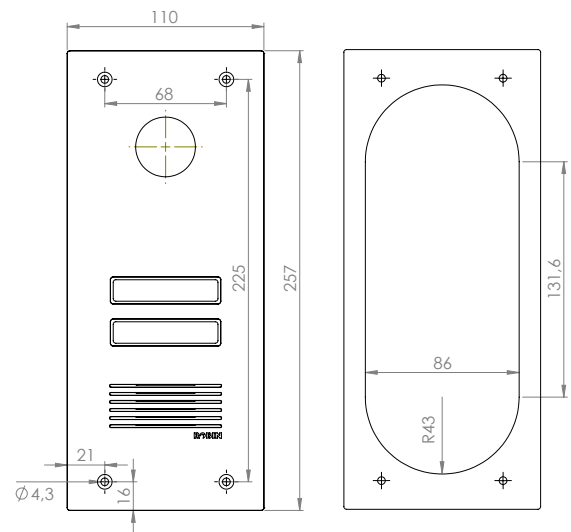

Technical Specifications

Mechanical

Material	Anodised aluminium (brushed finish) with engravable tags
Humidity	5-95% non-condensing (RH)
Weight	880g
IP Rating	IP54
Dimensions	257 x 110 x 42 mm

Interface

LAN	10/100BASE-TX with push-in terminal block at intercom-side
Cable Type	Cat5e or above
Passive Switch	NO/NC-contact, up to 24V / 0.75A (18W)

Signalling Protocols

SIP	UDP, TCP, TLS
Secure SIP	Yes
Integrations	API

Camera

Pixel Array	13 MP
Max Viewing Angle	120° (vertical & horizontal)
HDR	Yes
Illuminance	< 0.1 lux

Mobile Applications

Android & iOS	Native PBX, Microsoft Teams
Web Interface	HTTP, HTTPS
SSL Certificate	Yes
CSR	Yes

Accessories

Robin Pro surface mounting box

Robin Pro in-wall mounting box

Proline Label 2V/4V

Replacement label for Video Pro 2/4

Webrelay

IP-Quad Webrelay (PoE)

Audio

Microphone	Omni-directional
Speaker	Integrated
Frequency	180-17000Hz
Output	2 WRMS
SPL	84dB (1W/1m)
Codecs	uLaw, aLaw, G.722, OPUS
Protocol	RTP/SRTP

Video

Protocol	RTP/RTSP/HTTP
Codecs	H264, MJPEG
Resolution	1920 x 1080p
Frame Rate	30fps (per stream)
Streams	3 (simultaneous)

Electrical

Power Supply	PoE IEEE802.3af - 15.4W