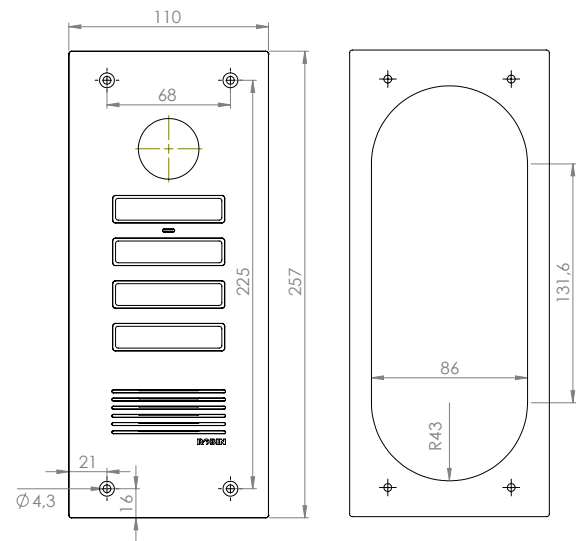

Technical Specifications

Mechanical

Material	Anodised aluminium (brushed finish) with engravable tag
Humidity	5-95% non-condensing (RH)
Weight	881g
IP Rating	IP54
Dimensions	257 x 110 x 42 mm

Interface

LAN	10/100BASE-TX with Push-in terminal block at intercom-side
Cable Type	Cat5e or above
Passive Switch	NO/NC-contact, up to 24V / 0.75A (18W)

Signaling Protocols

SIP	UDP, TCP, TLS
Secure SIP	Yes
Integrations	API

Camera

Pixel array	13 MP
Max viewing angle	120° (vertical & horizontal)
HDR	Yes
Illuminance	< 0.1 lux

Mobile Applications

Android & iOS	Native PBX, Teams application
Webinterface	HTTP, HTTPS
SSL Certificate	Yes
CSR	Yes

Accessories

Robin Pro surface mounting box

Robin Pro in-wall mounting box

Proline Label 2V/4V

Replacement label for Video Pro 2/4

Webrelay

IP-Quad Webrelay (PoE)

Audio

Microphone	Omni-directional
Speaker	Integrated
Frequency	180-17000Hz
Output	2 WRMS
SPL	84dB (1W/1m)
Codecs	uLaw, aLaw, G.722, OPUS
Protocol	RTP/SRTP

Video

Protocol	RTP/RTSP/HTTP
Codecs	H264, MJPEG
Resolution	1920 x 1080p
Framerate	30fps (per stream)
Streams	3 (simultaneous)

Electrical

Power Supply	PoE IEEE802.3af - 15.4W