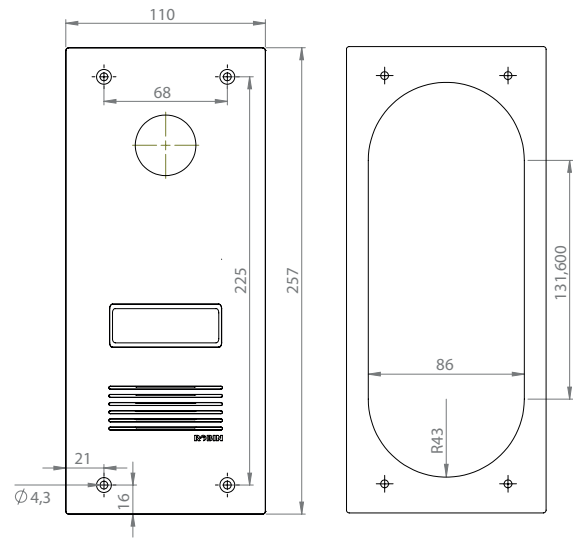

Technical Specifications

Mechanical

Material	Brass with engravable tag
Humidity	5-95% non-condensing (RH)
Weight	1280g
IP Rating	IP54
Dimensions	257 x 110 x 42 mm

Interface

LAN	10/100BASE-TX with push-in terminal block at intercom-side
Cable Type	Cat5e or above
Passive Switch	NO/NC-contact, up to 24V / 0.75A (18W)

Signalling Protocols

SIP	UDP, TCP, TLS
Secure SIP	Yes
Integrations	API

Camera

Pixel Array	13 MP
Max Viewing Angle	120° (vertical & horizontal)
HDR	Yes
Illuminance	< 0.1 lux

Mobile Applications

Android & iOS	Native PBX, Microsoft Teams
Web Interface	HTTP, HTTPS
SSL	Yes
CSR	Yes

Accessories

Pro SB
Robin Pro surface mounting box

Pro FB
Robin Pro in-wall mounting box

Proline Label 1V
Replacement label for Video Pro 1

Webrelay
IP-Quad Webrelay (PoE)

Audio

Microphone	Omni-directional
Speaker	Integrated
Frequency	180-17000Hz
Output	2 WRMS
SPL	84dB (1W/1m)
Codecs	uLaw, aLaw, G.722, OPUS
Protocol	RTP/SRTP

Video

Protocol	RTP/RTSP/HTTP
Codecs	H264, MJPEG
Resolution	1920 x 1080p
Frame Rate	30fps (per stream)
Streams	3 (simultaneous)

Electrical

Power Supply	PoE IEEE802.3af - 15.4W

All the information contained within this document (pictures, drawings, features, dimensions, specifications), could be perceptibly different and can be changed without prior notice. 03/03/26 CDVI_Video Pro Classic_1_DS_02_EN_FR_A4_C