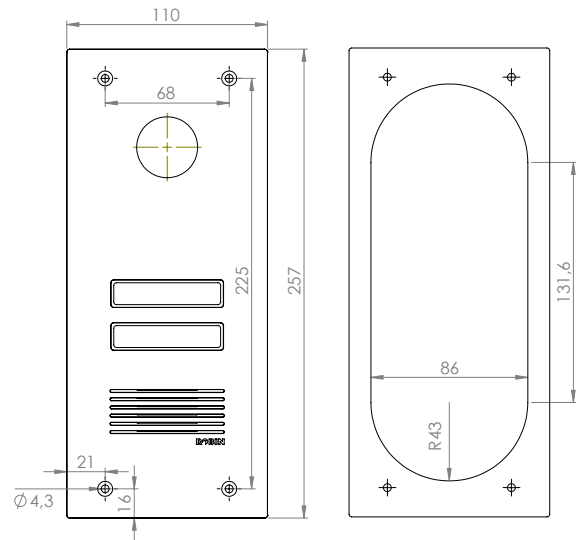

Technical Specifications

Mechanical

Material	Brass with engravable tag
Humidity	5-95% non-condensing (RH)
Weight	1280g
IP Rating	IP54
Dimensions	257 x 110 x 42 mm

Interface

LAN	10/100BASE-TX with push-in terminal block at intercom-side
Cable Type	Cat5e or above
Passive Switch	NO/NC-contact, up to 24V / 0.75A (18W)

Signaling Protocols

SIP	UDP, TCP, TLS
Secure SIP	Yes
Integrations	API

Camera

Pixel Array	13 MP
Max Viewing Angle	120° (vertical & horizontal)
HDR	Yes
Illuminance	< 0.1 lux

Mobile Applications

Android & iOS	Native PBX, Teams application
Web Interface	HTTP, HTTPS
SSL Certificate	Yes
CSR	Yes

Accessories

Pro SB
Robin Pro surface mounting box

Pro FB
Robin Pro in-wall mounting box

Proline Label 2V/4V
Replacement label for Video Pro 2/4

Webrelay
IP-Quad Webrelay (PoE)

Audio

Microphone	Omni-directional
Speaker	Integrated
Frequency	180-17000Hz
Output	2 WRMS
SPL	84dB (1W/1m)
Codecs	uLaw, aLaw, G.722, OPUS
Protocol	RTP/SRTP

Video

Protocol	RTP/RTSP/HTTP
Codecs	H264, MJPEG
Resolution	1920 x 1080p
Frame Rate	30fps (per stream)
Streams	3 (simultaneous)

Electrical

Power Supply	PoE IEEE802.3af - 15.4W

All the information contained within this document (pictures, drawings, features, dimensions, specifications), could be perceptibly different and can be changed without prior notice. 03/03/26 CDVI_Video Pro Classic 2_DS_02_EN-FR_A4_C