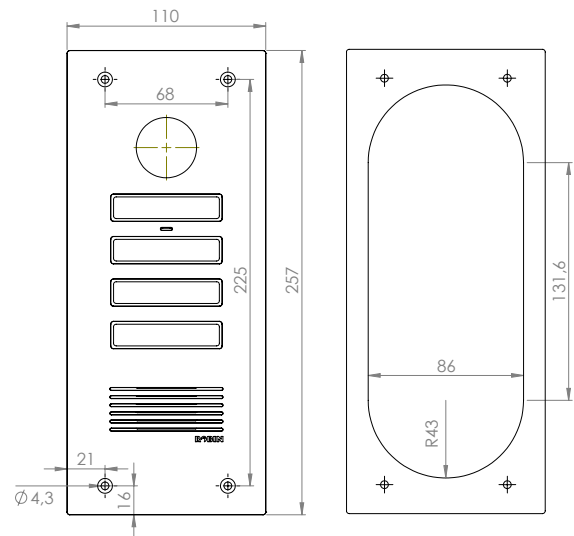

Technical Specifications

Mechanical

Material	Brass with engravable tag
Humidity	5-95% non-condensing (RH)
Weight	1280g
IP Rating	IP54
Dimensions	257 x 110 x 42 mm

Interface

LAN	10/100BASE-TX with push-in terminal block at intercom-side
Cable Type	Cat5e or above
Passive Switch	NO/NC-contact, up to 24V / 0.75A (18W)

Signaling Protocols

SIP	UDP, TCP, TLS
Secure SIP	Yes
Integrations	API

Camera

Pixel array	13 MP
Max Viewing Angle	120° (vertical & horizontal)
HDR	Yes
Illuminance	< 0.1 lux

Mobile Applications

Android & iOS	Native PBX, Microsoft Teams
Web Interface	HTTP, HTTPS
SSL Certificate	Yes
CSR	Yes

Accessories

Robin Pro surface mounting box

Robin Pro in-wall mounting box

Proline Label 2V/4V

Replacement label for Video Pro 2/4

Webrelay

IP-Quad Webrelay (PoE)

Audio

Microphone	Omni-directional
Speaker	Integrated
Frequency	180-17000Hz
Output	2 WRMS
SPL	84dB (1W/1m)
Codecs	uLaw, aLaw, G.722, OPUS
Protocol	RTP/SRTP

Video

Protocol	RTP/RTSP/HTTP
Codecs	H264, MJPEG
Resolution	1920 x 1080p
Frame Rate	30fps (per stream)
Streams	3 (simultaneous)

Electrical

Power Supply	PoE IEEE802.3af - 15.4W