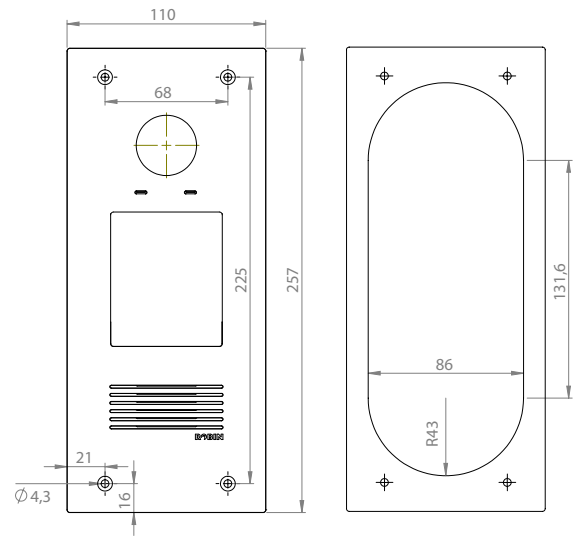

Technical Specifications

Mechanical

Material	Brass
Humidity	5-95% non-condensing (RH)
Weight	1285g
IP Rating	IP54
Dimensions	257 x 110 x 42 mm

Interface

LAN	10/100BASE-TX with push-in terminal block at intercom-side
Cable Type	Cat5e or above
Passive Switch	NO/NC-contact, up to 24V / 0.75A (18W)

Signaling Protocols

SIP	UDP, TCP, TLS
Secure SIP	Yes
Integrations	API

Camera

Pixel Array	13 MP
Max Viewing Angle	120° (vertical & horizontal)
HDR	Yes
Illuminance	< 0.1 lux

Mobile Applications

Android & iOS	Native PBX, Microsoft Teams
Web Interface	HTTP, HTTPS
SSL Certificate	Yes
CSR	Yes

Accessories

Robin Pro surface mounting box

Robin Pro in-wall mounting box

Webrelay

IP-Quad Webrelay (PoE)

Audio

Microphone	Omni-directional
Speaker	Integrated
Frequency	180-17000Hz
Output	2 WRMS
SPL	84dB (1W/1m)
Codecs	uLaw, aLaw, G.722, OPUS
Protocol	RTP/SRTP

Video

Protocol	RTP/RTSP/HTTP
Codecs	H264, MJPEG
Resolution	1920 x 1080p
Frame Rate	30fps (per stream)
Streams	3 (simultaneous)

Electrical

Power Supply	PoE IEEE802.3af - 15.4W