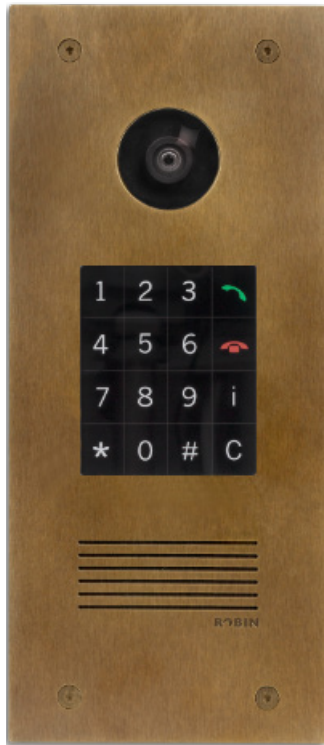

## Video Pro Classic Keypad

### Robin Pro Classic SIP Video Intercom

- 3x HDR 1080p streams at 30fps
- Unlimited call buttons
- Touch-sensitive keypad
- High-end brass with aged finish
- Ideal for historical buildings
- Power-over-Ethernet (PoE)
- Built-in relay

## Product Description

The Robin Video Pro Classic is a high-end IP video intercom delivering reliable, high-quality communication for both residential and professional environments. Its solid brass evolves naturally over time, creating a unique character and timeless presence for historical and classical architecture and heritage-style entrances.

For visual monitoring, it delivers 1080p progressive video, providing smooth motion and sharp image quality for clear identification and interaction. The 13 MP camera is protected by a hardened optical glass dome, ensuring durability and long term performance in variable lighting conditions.