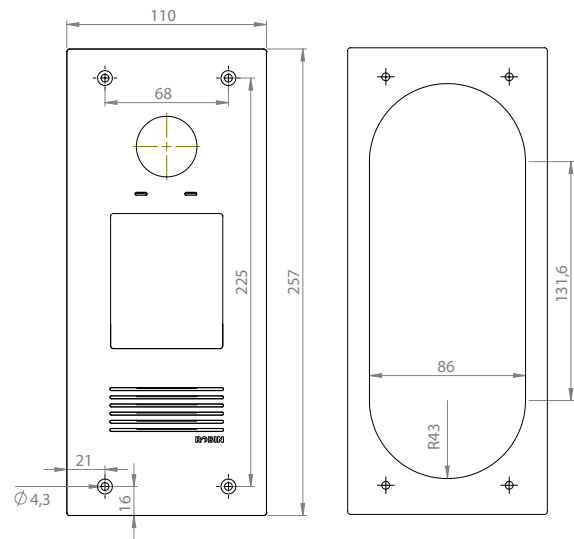

Technical Specifications

Mechanical

Material	Anodised aluminium (brushed finish) with engravable tag
Humidity	5-95% non-condensing (RH)
Weight	885g
IP Rating	IP54
Dimensions	257 x 110 x 42 mm

Interface

LAN	10/100BASE-TX with push-in terminal block at intercom-side
Cable Type	Cat5e or above
Passive Switch	NO/NC-contact, up to 24V / 0.75A (18W)

Signalling Protocols

SIP	UDP, TCP, TLS
Secure SIP	Yes
Integrations	API

Camera

Pixel Array	13 MP
Max Viewing Angle	120° (vertical & horizontal)
HDR	Yes
Illuminance	< 0.1 lux

Mobile Applications

Android & iOS	Native PBX, Microsoft Teams
Web Interface	HTTP, HTTPS
SSL Certificate	Yes
CSR	Yes

Accessories

Robin Pro surface mounting box

Robin Pro in-wall mounting box

Webrelay

IP-Quad Webrelay (PoE)

Audio

Microphone	Omni-directional
Speaker	Integrated
Frequency	180-17000Hz
Output	2 WRMS
SPL	84dB (1W/1m)
Codecs	uLaw, aLaw, G.722, OPUS
Protocol	RTP/SRTP

Video

Protocol	RTP/RTSP/HTTP
Codecs	H264, MJPEG
Resolution	1920 x 1080p
Frame Rate	30fps (per stream)
Streams	3 (simultaneous)

Electrical

Power Supply	PoE IEEE802.3af - 15.4W

All the information contained within this document (pictures, drawings, features, dimensions, specifications), could be perceptibly different and can be changed without prior notice. 29/01/26 CDVI_Video Pro Keypad_DS_01_EN-FR_A4_C