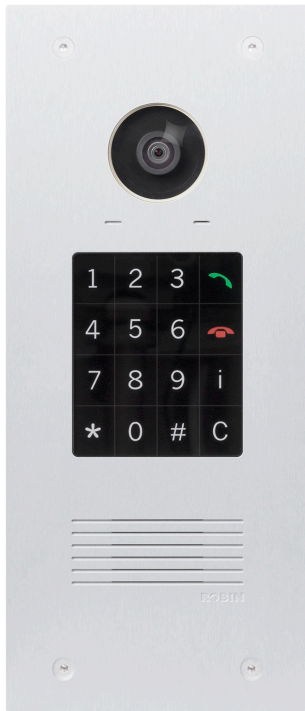

Video Pro Keypad

Robin Pro SIP Video Intercom

- 3x HDR 1080p streams at 30fps
- Unlimited call buttons
- Touch-sensitive keypad
- Weatherproof & UV-resistant
- High-end full anodised aluminium
- Power-over-Ethernet (PoE)
- Built-in relay

Product Description

The Robin Video Pro Intercom is a versatile IP video intercom which delivers reliable, high-quality communication in both residential and professional environments. Built on open SIP standards, it integrates seamlessly with PBX systems and supports Secure SIP where available, ensuring secure and flexible deployment across a wide range of infrastructures.

For visual monitoring, the intercom delivers 1080p progressive video, providing smooth motion and sharp image quality for clear identification and interaction. The camera is protected by a hardened optical glass dome, ensuring durability and long-term performance in variable lighting conditions.

F0414000007

Robin 4-Button Pro SIP Video Intercom

Video Pro Keypad

F0414000008

Robin Digital Keypad Pro SIP Video Intercom

Technical Specifications

Mechanical

Material	Anodised aluminium (brushed finish) with engravable tag
Humidity	5-95% non-condensing (RH)
Weight	885g
IP Rating	IP54
Dimensions	257 x 110 x 42 mm